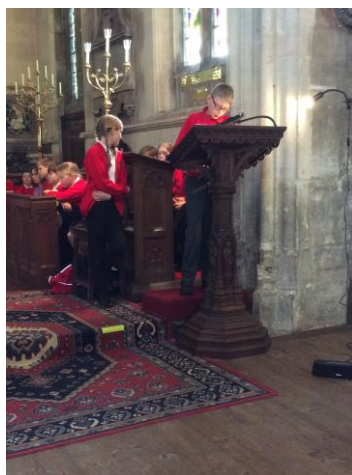

On Monday FOSS held our Easter Disco at school which the children thoroughly enjoyed. On Thursday the children took a walk to the Holy Chapel Church in Seend for our Easter Service along with the Easter themed garden and crosses that the children made. It was great that so many parents and carers joined us for this!